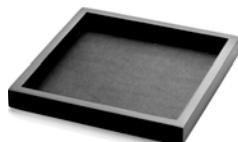

Vinyl Tray L with handles
Black

B7214479
L40 x W40 H6 cm
L15 3/4 x W15 3/4 H2 3/8 inch
Price: